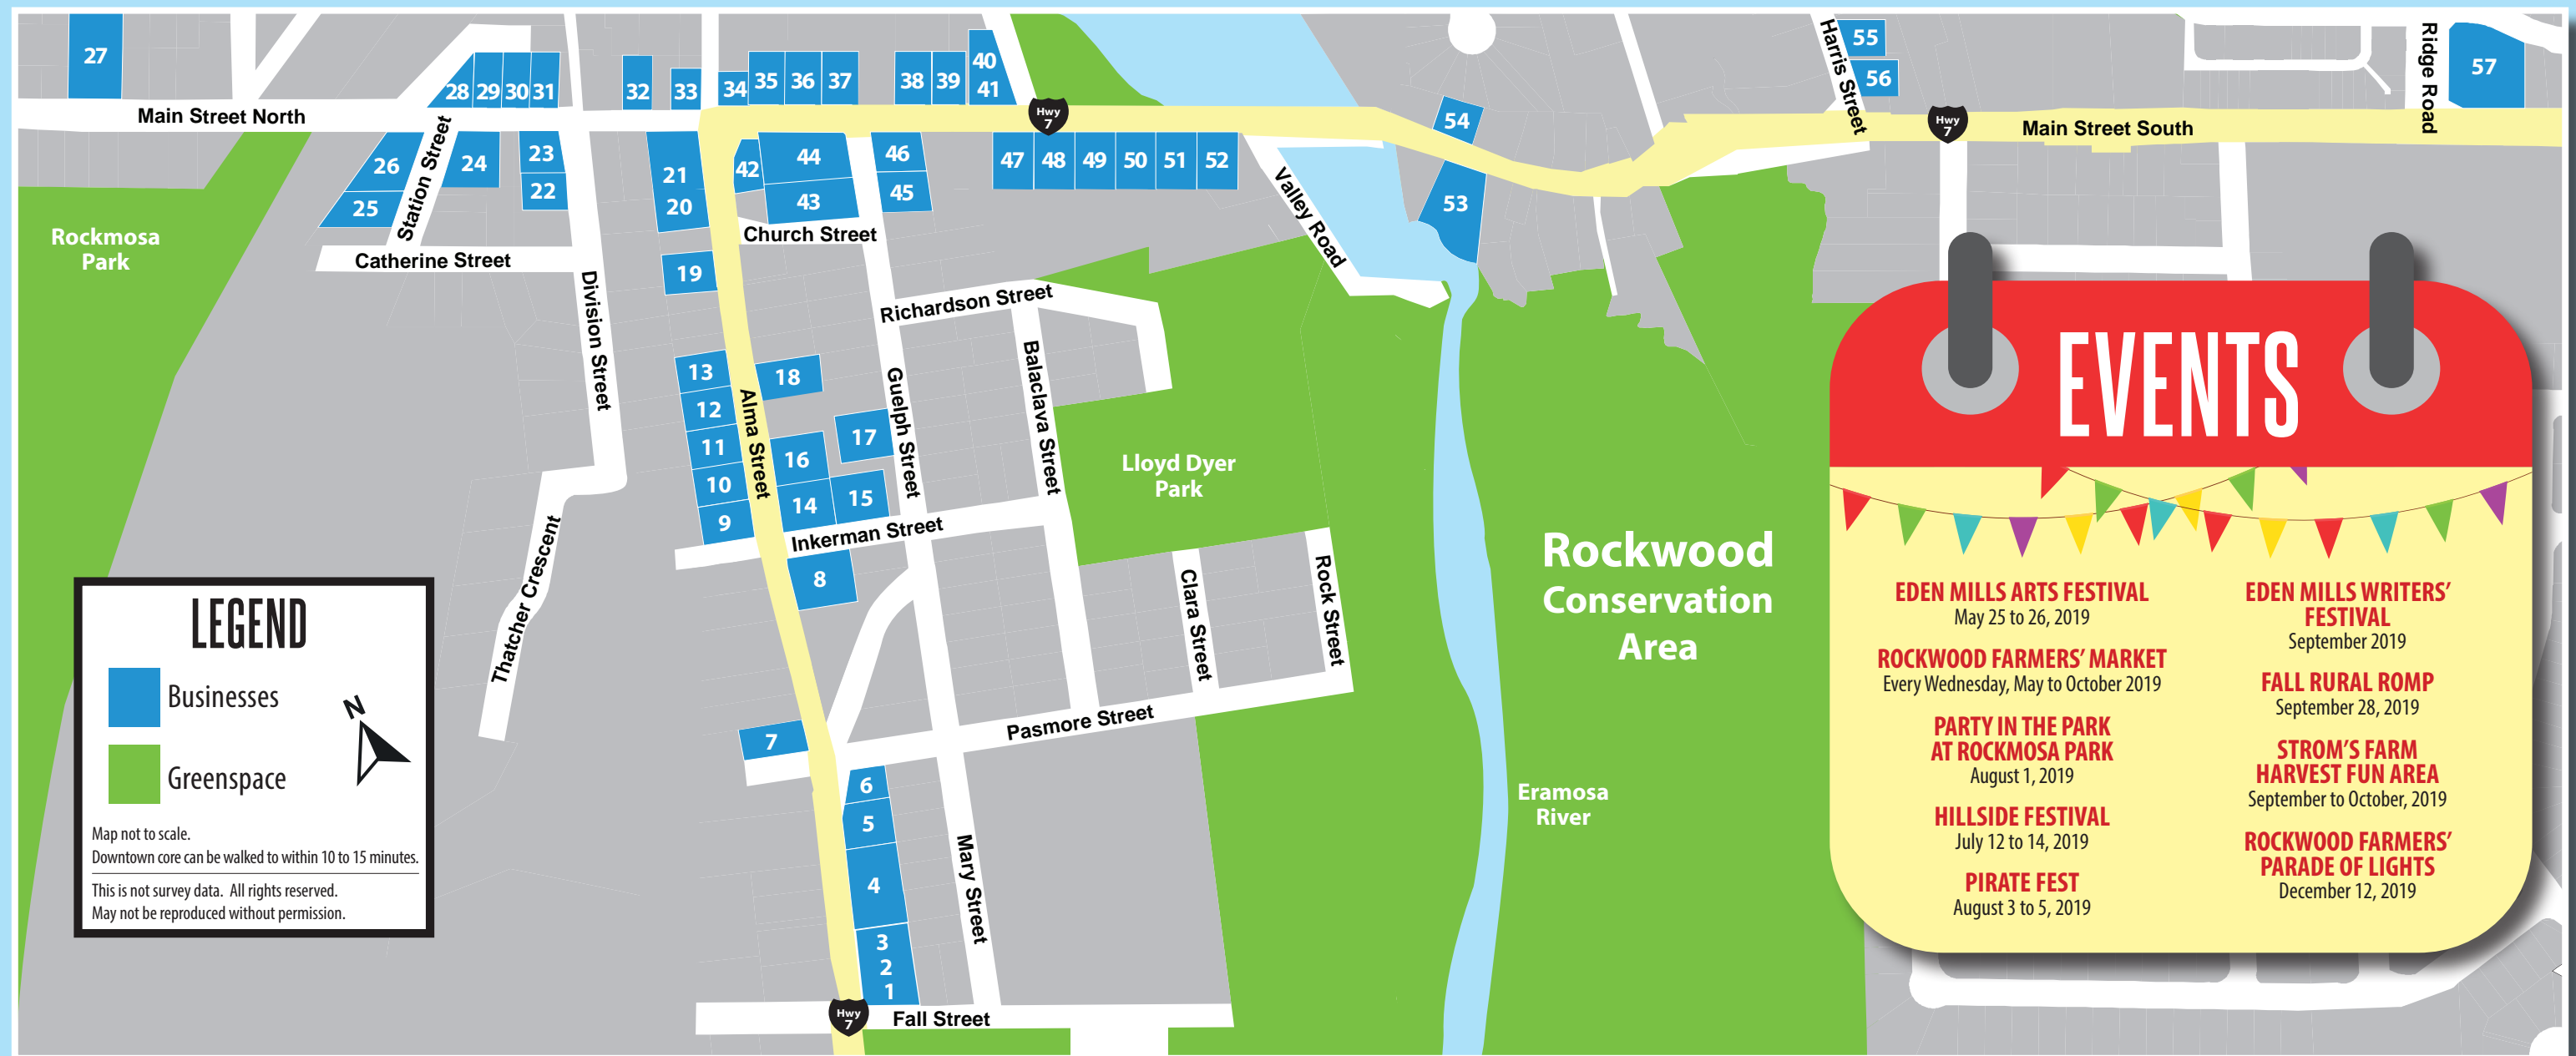

# Downtown Rockwood Welcomes You!

Located on Highway 7 (Main Street)  
between Acton and the City of Guelph,  
Rockwood is a vibrant and attractive  
community to live, work and visit!

Rockwood is your destination for shopping,  
dining and exploring! Enjoy all that  
Rockwood has to offer!

## Downtown ROCKWOOD

*Rockwood Business Map*

*Created and produced by the Township of Guelph/Eramosa  
with assistance from the County of Wellington  
and local businesses.*

# EXPLORE | Downtown ROCKWOOD

CONTACT US @  
WWW.GET.ON.CA

Township of Guelph/Eramosa, 8348 Wellington Road 124  
P.O. Box 700, Rockwood, ON N0B 2K0, 519.856.9596 Ext 125

Revised Version, Current as of May 20, 2019.